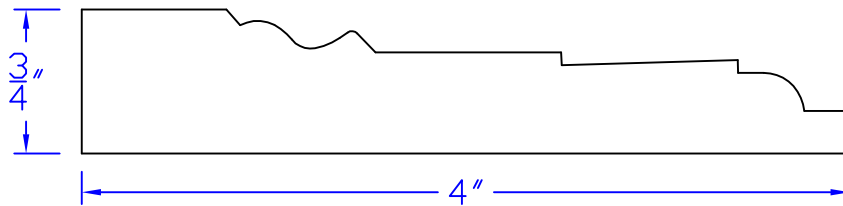

Creative Woodworking N.W., Inc.

1036 S.E. Taylor * Portland, Oregon 97214

Phone:(503) 230-9265 * Fax:(503) 232-9082

www.Creativewoodworkingnw.com

APRN082
3/4" x 4"