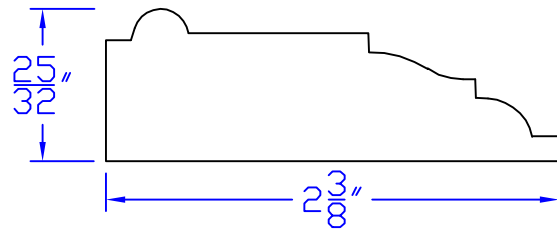

Creative Woodworking N.W., Inc.

1036 S.E. Taylor * Portland, Oregon 97214
Phone:(503) 230-9265 * Fax:(503) 232-9082
www.Creativewoodworkingnw.com

APRN083
25/32" x 2-3/8"