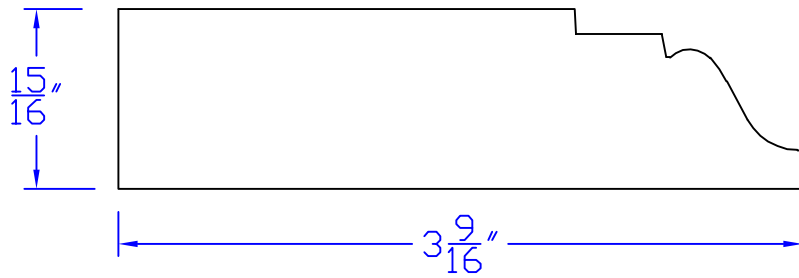

Creative Woodworking N.W., Inc.

1036 S.E. Taylor * Portland, Oregon 97214
Phone:(503) 230-9265 * Fax:(503) 232-9082
www.Creativewoodworkingnw.com

APRN086
 $15/16$ " x $3-9/16$ "