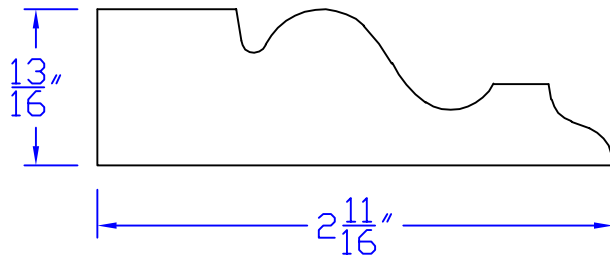

Creative Woodworking N.W., Inc.

1036 S.E. Taylor * Portland, Oregon 97214
Phone:(503) 230-9265 * Fax:(503) 232-9082
www.Creativewoodworkingnw.com

APRN087

$13/16$ " x $2-11/16$ "