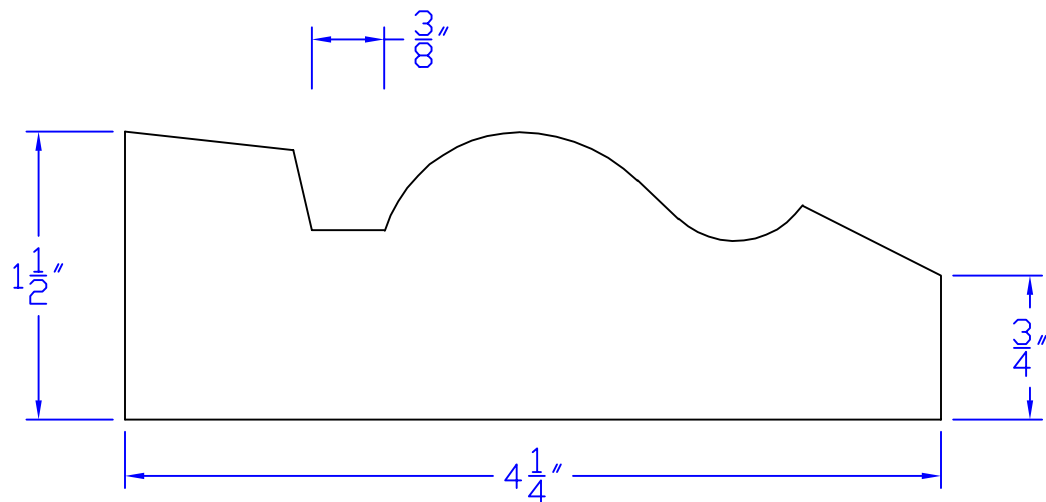

Creative Woodworking N.W., Inc.

1036 S.E. Taylor * Portland, Oregon 97214
Phone:(503) 230-9265 * Fax:(503) 232-9082
www.Creativewoodworkingnw.com

APRN089
1-1/2" x 4-1/4"