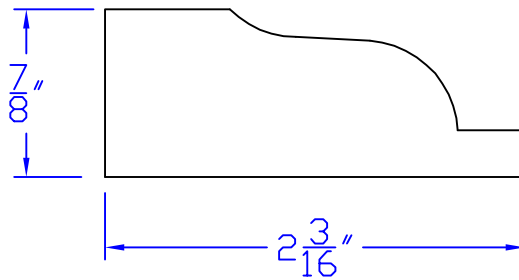

Creative Woodworking N.W., Inc.

1036 S.E. Taylor * Portland, Oregon 97214
Phone:(503) 230-9265 * Fax:(503) 232-9082
www.Creativewoodworkingnw.com

APRN090
 $7/8'' \times 2-3/16''$