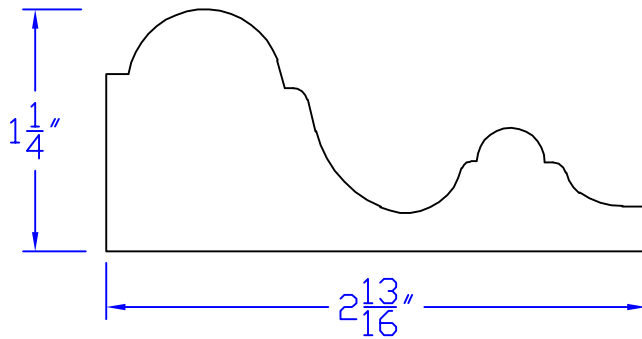

Creative Woodworking N.W., Inc.

1036 S.E. Taylor * Portland, Oregon 97214
Phone:(503) 230-9265 * Fax:(503) 232-9082
www.Creativewoodworkingnw.com

APRN092
 $1-1/4$ " x $2-13/16$ "