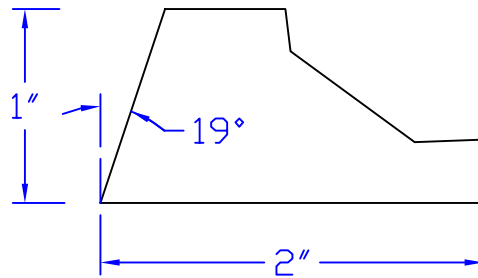

Creative Woodworking N.W., Inc.

1036 S.E. Taylor * Portland, Oregon 97214
Phone:(503) 230-9265 * Fax:(503) 232-9082
www.Creativewoodworkingnw.com

APRN093
1" x 2"