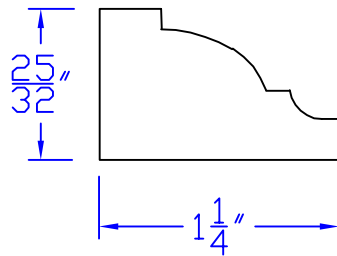

# Creative Woodworking N.W., Inc.

1036 S.E. Taylor \* Portland, Oregon 97214  
Phone:(503) 230-9265 \* Fax:(503) 232-9082  
www.Creativewoodworkingnw.com

APRN094

25/32" x 1-1/4"