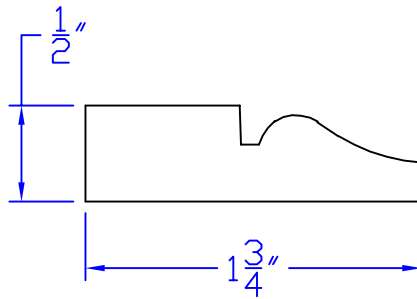

# Creative Woodworking N.W., Inc.

1036 S.E. Taylor \* Portland, Oregon 97214  
Phone:(503) 230-9265 \* Fax:(503) 232-9082  
www.Creativewoodworkingnw.com

APRN096  
1/2" x 1-3/4"