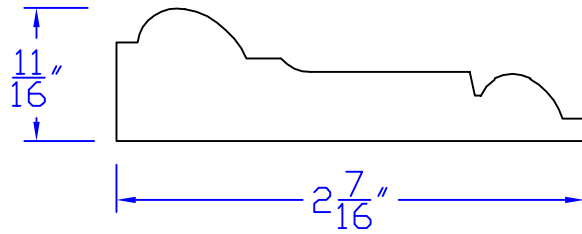

Creative Woodworking N.W., Inc.

1036 S.E. Taylor * Portland, Oregon 97214
Phone:(503) 230-9265 * Fax:(503) 232-9082
www.Creativewoodworkingnw.com

APRN097
 $11/16$ " x $2-7/16$ "