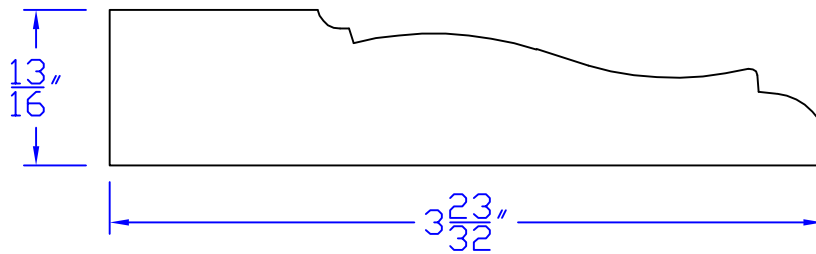

# Creative Woodworking N.W., Inc.

1036 S.E. Taylor \* Portland, Oregon 97214  
Phone:(503) 230-9265 \* Fax:(503) 232-9082  
www.Creativewoodworkingnw.com

APRN098  
 $\frac{13}{16}$ " x  $3\frac{23}{32}$ "