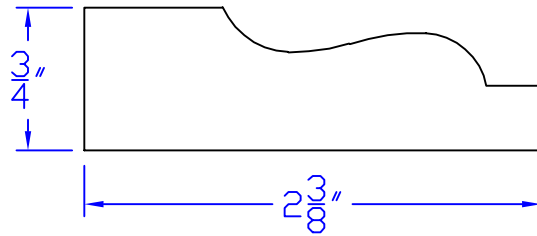

Creative Woodworking N.W., Inc.

1036 S.E. Taylor * Portland, Oregon 97214
Phone:(503) 230-9265 * Fax:(503) 232-9082
www.Creativewoodworkingnw.com

APRN099
3/4" x 2-3/8"