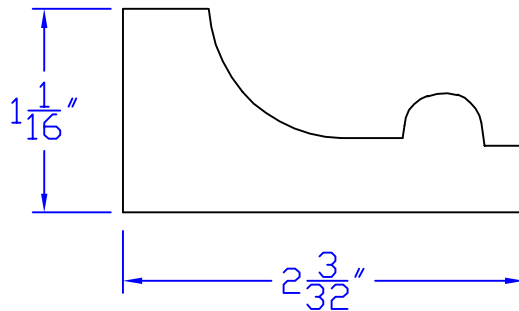

# Creative Woodworking N.W., Inc.

1036 S.E. Taylor \* Portland, Oregon 97214  
Phone:(503) 230-9265 \* Fax:(503) 232-9082  
www.Creativewoodworkingnw.com

APRN100  
 $1-1/16$ " x  $2-3/32$ "