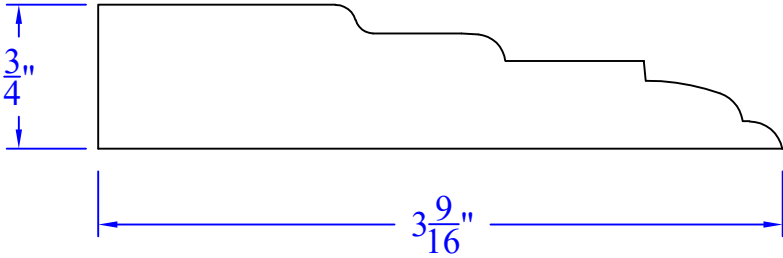

# Creative Woodworking N.W., Inc.

1036 S.E. Taylor \* Portland, Oregon 97214  
Phone:(503) 230-9265 \* Fax:(503) 232-9082  
www.Creativewoodworkingnw.com

APRN101  
3/4" x 3-9/16"