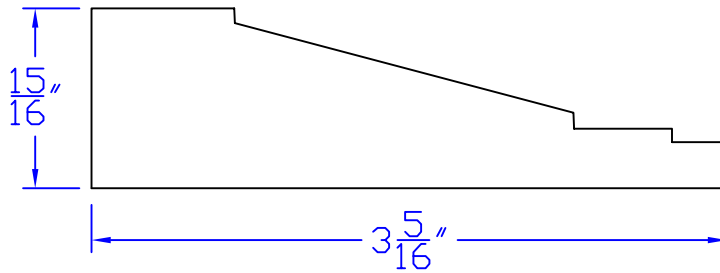

# Creative Woodworking N.W., Inc.

1036 S.E. Taylor \* Portland, Oregon 97214  
Phone:(503) 230-9265 \* Fax:(503) 232-9082  
www.Creativewoodworkingnw.com

APRN102  
 $15/16$ " x  $3-5/16$ "