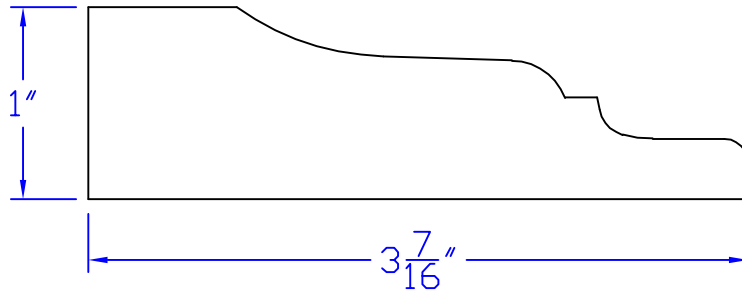

Creative Woodworking N.W., Inc.

1036 S.E. Taylor * Portland, Oregon 97214
Phone:(503) 230-9265 * Fax:(503) 232-9082
www.Creativewoodworkingnw.com

APRN103
1" x 3-7/16"