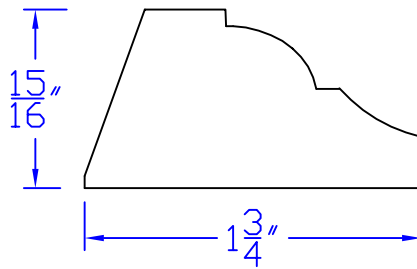

Creative Woodworking N.W., Inc.

1036 S.E. Taylor * Portland, Oregon 97214
Phone:(503) 230-9265 * Fax:(503) 232-9082
www.Creativewoodworkingnw.com

APRN106
 $15/16$ " x $1-3/4$ "