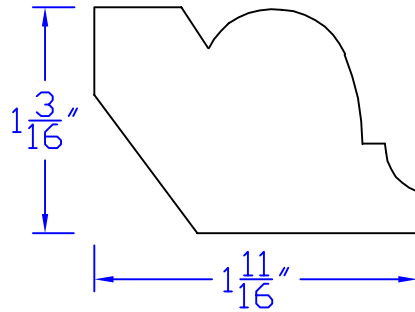

# Creative Woodworking N.W., Inc.

1036 S.E. Taylor \* Portland, Oregon 97214  
Phone:(503) 230-9265 \* Fax:(503) 232-9082  
www.Creativewoodworkingnw.com

APRN107  
 $1-3/16'' \times 1-11/16''$