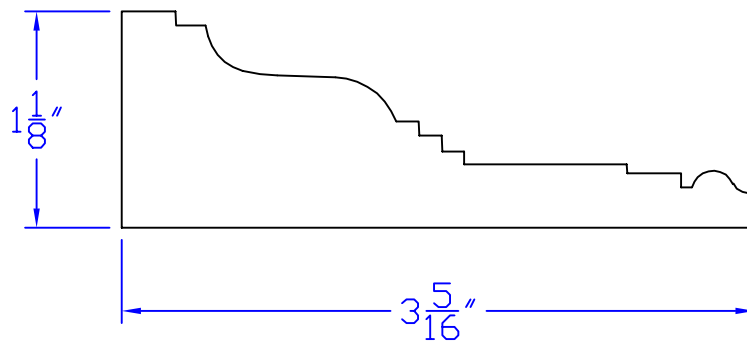

# Creative Woodworking N.W., Inc.

1036 S.E. Taylor \* Portland, Oregon 97214  
Phone:(503) 230-9265 \* Fax:(503) 232-9082  
www.Creativewoodworkingnw.com

APRN108  
 $1\frac{1}{8}$ " x  $3\frac{5}{16}$ "