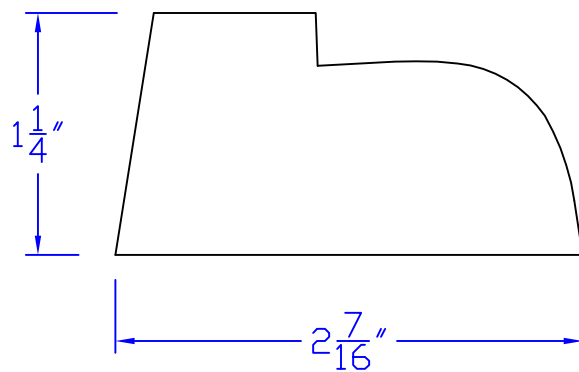

Creative Woodworking N.W., Inc.

1036 S.E. Taylor * Portland, Oregon 97214

Phone:(503) 230-9265 * Fax:(503) 232-9082

www.Creativewoodworkingnw.com

APRN110

$1-1/4"$ x $2-7/16"$