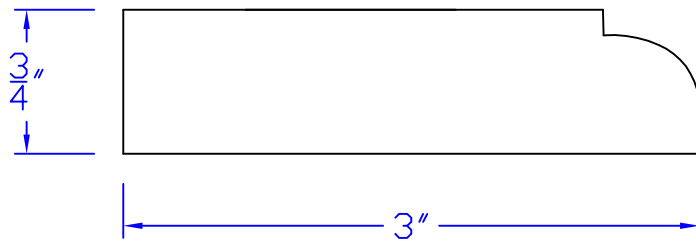

Creative Woodworking N.W., Inc.

1036 S.E. Taylor * Portland, Oregon 97214

Phone:(503) 230-9265 * Fax:(503) 232-9082

www.Creativewoodworkingnw.com

APRN111
3/4" x 3"