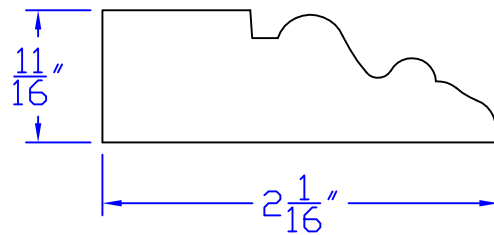

Creative Woodworking N.W., Inc.

1036 S.E. Taylor * Portland, Oregon 97214
Phone:(503) 230-9265 * Fax:(503) 232-9082
www.Creativewoodworkingnw.com

APRN113

$11/16$ " x $2-1/16$ "