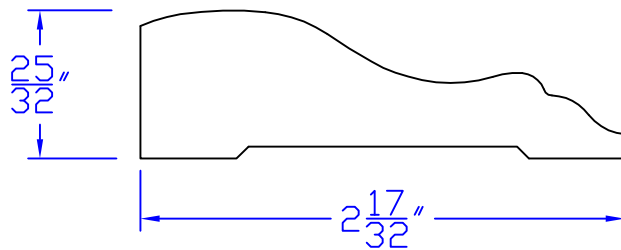

Creative Woodworking N.W., Inc.

1036 S.E. Taylor * Portland, Oregon 97214

Phone:(503) 230-9265 * Fax:(503) 232-9082

www.Creativewoodworkingnw.com

APRN114

$2\frac{25}{32}$ " x $2\frac{17}{32}$ "