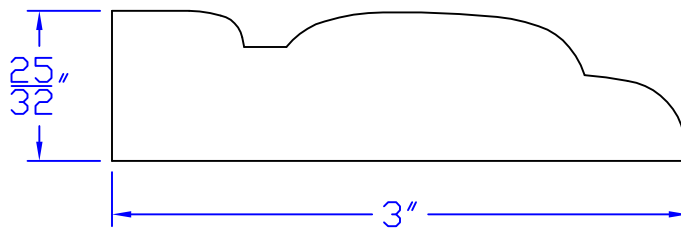

Creative Woodworking N.W., Inc.

1036 S.E. Taylor * Portland, Oregon 97214

Phone:(503) 230-9265 * Fax:(503) 232-9082

www.Creativewoodworkingnw.com

APRN115
25/32" x 3"