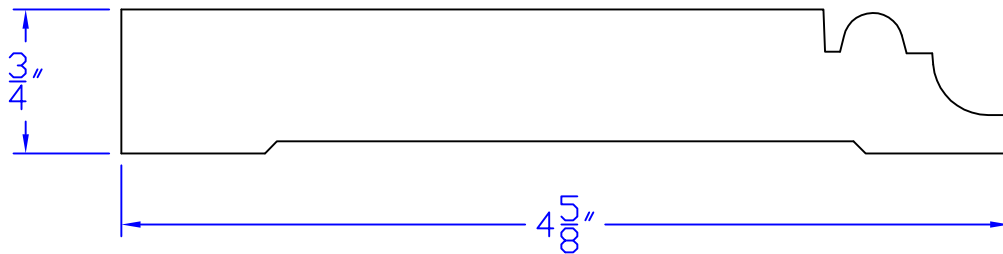

Creative Woodworking N.W., Inc.

1036 S.E. Taylor * Portland, Oregon 97214

Phone:(503) 230-9265 * Fax:(503) 232-9082

www.Creativewoodworkingnw.com

APRN116
3/4" x 4-5/8"