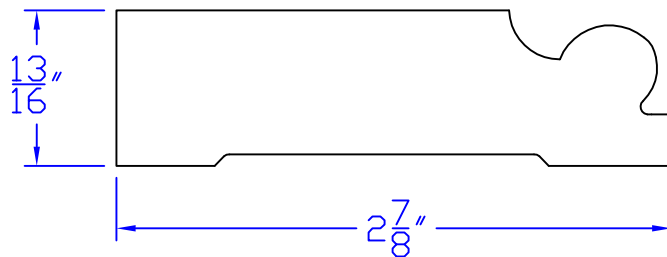

Creative Woodworking N.W., Inc.

1036 S.E. Taylor * Portland, Oregon 97214

Phone:(503) 230-9265 * Fax:(503) 232-9082

www.Creativewoodworkingnw.com

APRN117
 $13/16$ " x $2-7/8$ "