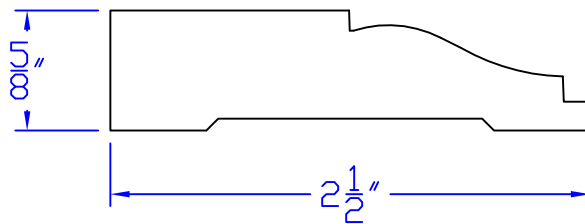

# Creative Woodworking N.W., Inc.

1036 S.E. Taylor \* Portland, Oregon 97214

Phone:(503) 230-9265 \* Fax:(503) 232-9082

www.Creativewoodworkingnw.com

APRN118

5/8" x 2-1/2"