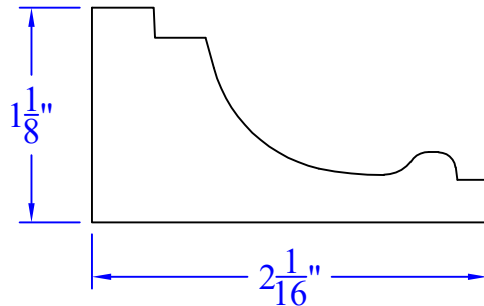

# Creative Woodworking N.W., Inc.

1036 S.E. Taylor \* Portland, Oregon 97214  
Phone:(503) 230-9265 \* Fax:(503) 232-9082  
www.Creativewoodworkingnw.com

APRN123

1-1/8" x 2-1/16"