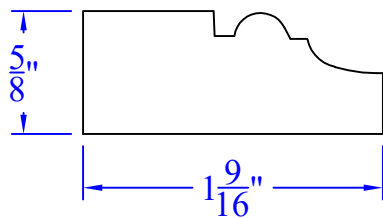

Creative Woodworking N.W., Inc.

1036 S.E. Taylor * Portland, Oregon 97214
Phone:(503) 230-9265 * Fax:(503) 232-9082
www.Creativewoodworkingnw.com

APRN125

5/8" x 1-9/16"