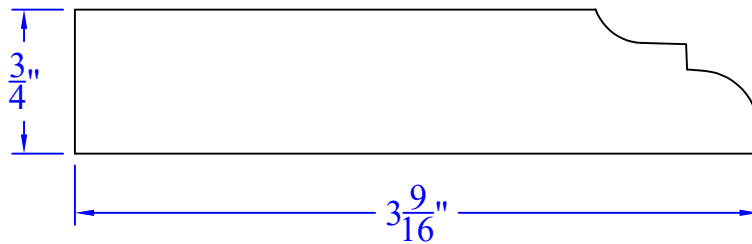

# Creative Woodworking N.W., Inc.

1036 S.E. Taylor \* Portland, Oregon 97214  
Phone:(503) 230-9265 \* Fax:(503) 232-9082  
www.Creativewoodworkingnw.com

APRN126  
3/4" x 3-9/16"