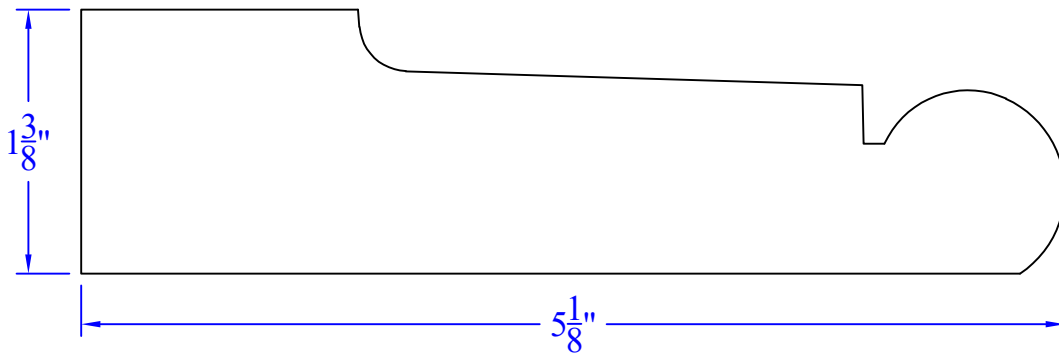

Creative Woodworking N.W., Inc.

1036 S.E. Taylor * Portland, Oregon 97214
Phone:(503) 230-9265 * Fax:(503) 232-9082
www.Creativewoodworkingnw.com

APRN128
1-3/8" 5-1/8"