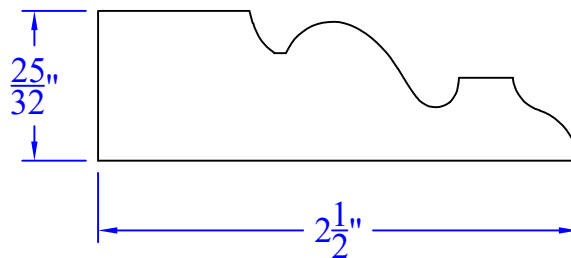

# Creative Woodworking N.W., Inc.

1036 S.E. Taylor \* Portland, Oregon 97214  
Phone:(503) 230-9265 \* Fax:(503) 232-9082  
www.Creativewoodworkingnw.com

APRN130  
 $25/32$ " x  $2-1/2$ "