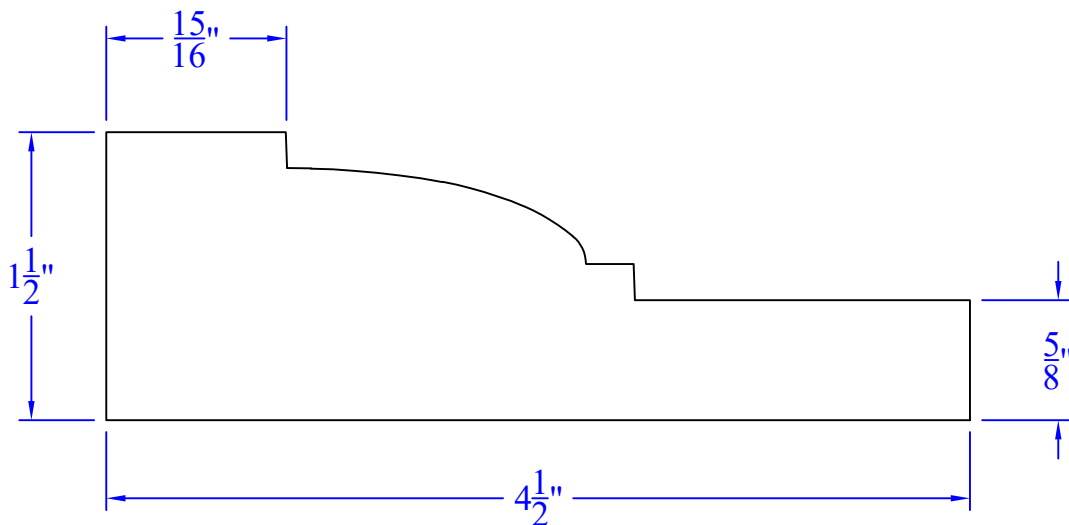

# Creative Woodworking N.W., Inc.

1036 S.E. Taylor \* Portland, Oregon 97214  
Phone:(503) 230-9265 \* Fax:(503) 232-9082  
www.Creativewoodworkingnw.com

APRN131  
1-1/2" x 4-1/2"