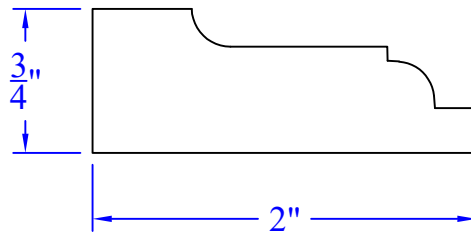

# Creative Woodworking N.W., Inc.

1036 S.E. Taylor \* Portland, Oregon 97214  
Phone:(503) 230-9265 \* Fax:(503) 232-9082  
www.Creativewoodworkingnw.com

APRN132

3/4" x 2"