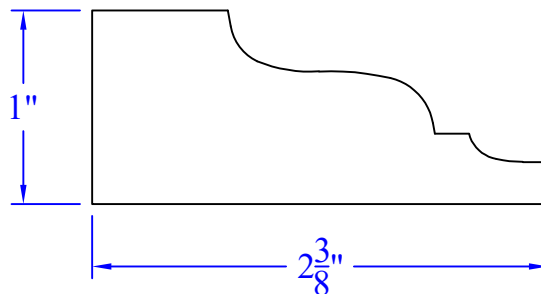

Creative Woodworking N.W., Inc.

1036 S.E. Taylor * Portland, Oregon 97214
Phone:(503) 230-9265 * Fax:(503) 232-9082
www.Creativewoodworkingnw.com

APRN133

1" x 2-3/8"