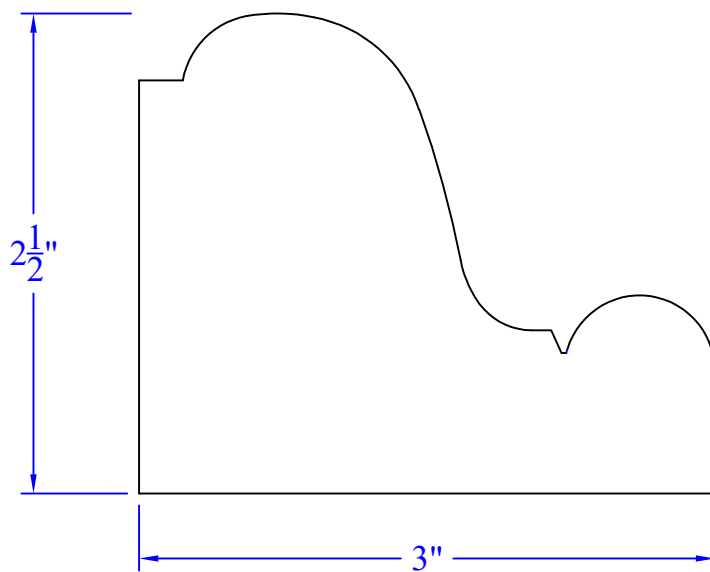

Creative Woodworking N.W., Inc.

1036 S.E. Taylor * Portland, Oregon 97214
Phone:(503) 230-9265 * Fax:(503) 232-9082
www.Creativewoodworkingnw.com

APRN134
2-1/2" x 3"
SHAPER ONLY