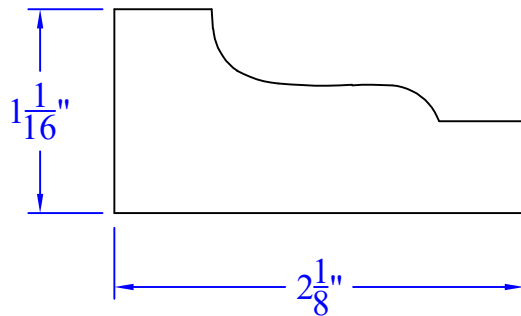

# Creative Woodworking N.W., Inc.

1036 S.E. Taylor \* Portland, Oregon 97214  
Phone:(503) 230-9265 \* Fax:(503) 232-9082  
www.Creativewoodworkingnw.com

APRN135  
1-1/16" x 2-1/8"