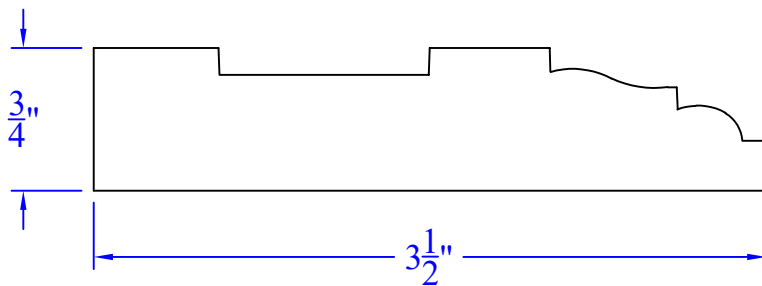

# Creative Woodworking N.W., Inc.

1036 S.E. Taylor \* Portland, Oregon 97214  
Phone:(503) 230-9265 \* Fax:(503) 232-9082  
www.Creativewoodworkingnw.com

APRN137  
 $3/4$ " x  $3-1/2$ "