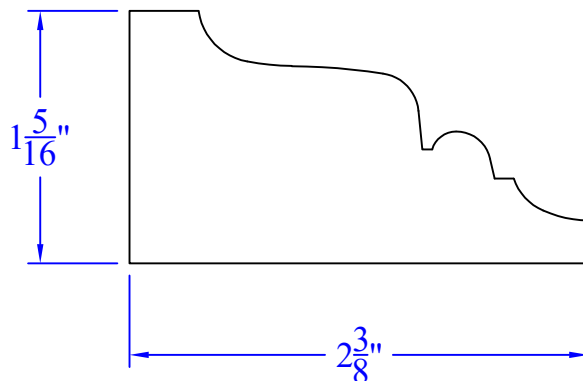

# Creative Woodworking N.W., Inc.

1036 S.E. Taylor \* Portland, Oregon 97214  
Phone:(503) 230-9265 \* Fax:(503) 232-9082  
www.Creativewoodworkingnw.com

APRN138

$1\frac{5}{16}$ " x  $2\frac{3}{8}$ "