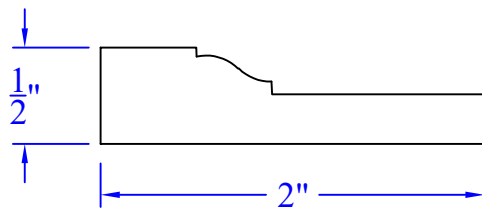

Creative Woodworking N.W., Inc.

1036 S.E. Taylor * Portland, Oregon 97214
Phone:(503) 230-9265 * Fax:(503) 232-9082
www.Creativewoodworkingnw.com

APRN139

1/2" x 2"