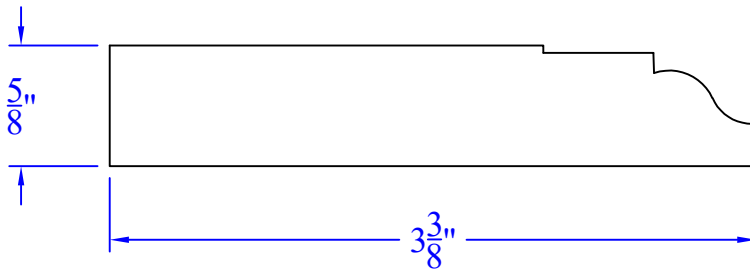

Creative Woodworking N.W., Inc.

1036 S.E. Taylor * Portland, Oregon 97214
Phone:(503) 230-9265 * Fax:(503) 232-9082
www.Creativewoodworkingnw.com

APRN140

5/8" x 3-3/8"