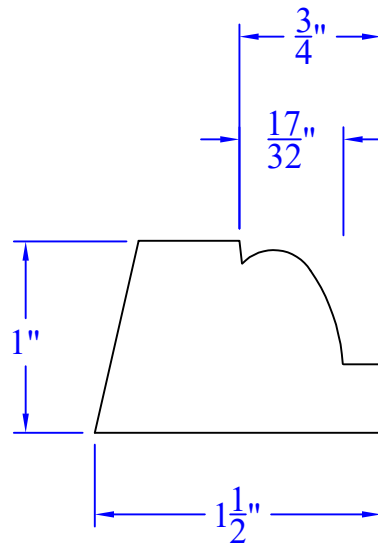

# Creative Woodworking N.W., Inc.

1036 S.E. Taylor \* Portland, Oregon 97214  
Phone:(503) 230-9265 \* Fax:(503) 232-9082  
www.Creativewoodworkingnw.com

APRN142

1" x 1-1/2"