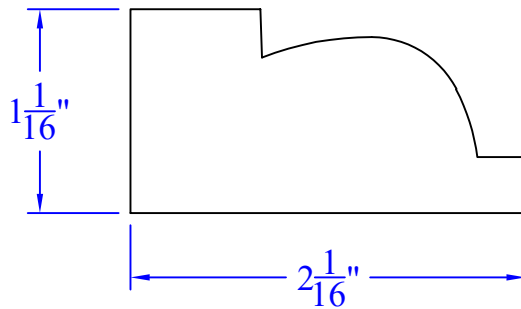

# Creative Woodworking N.W., Inc.

1036 S.E. Taylor \* Portland, Oregon 97214  
Phone:(503) 230-9265 \* Fax:(503) 232-9082  
www.Creativewoodworkingnw.com

APRN144  
1-1/16" x 2-1/16"