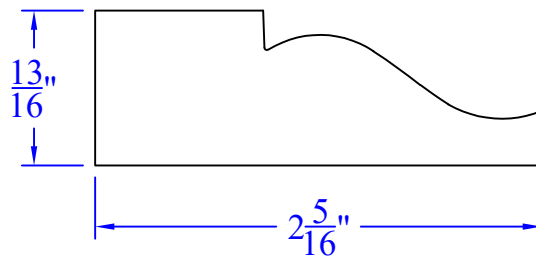

Creative Woodworking N.W., Inc.

1036 S.E. Taylor * Portland, Oregon 97214
Phone:(503) 230-9265 * Fax:(503) 232-9082
www.Creativewoodworkingnw.com

APRN145
 $13/16"$ x $2-5/16"$