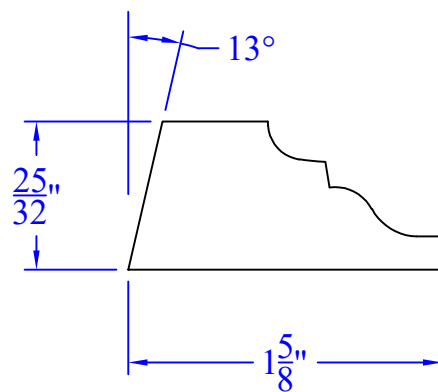

# Creative Woodworking N.W., Inc.

1036 S.E. Taylor \* Portland, Oregon 97214  
Phone:(503) 230-9265 \* Fax:(503) 232-9082  
www.Creativewoodworkingnw.com

APRN147  
 $25/32$ " x  $1-5/8$ "