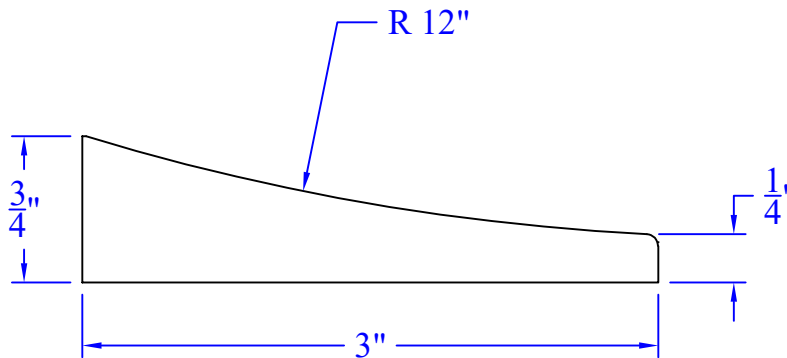

# Creative Woodworking N.W., Inc.

1036 S.E. Taylor \* Portland, Oregon 97214  
Phone:(503) 230-9265 \* Fax:(503) 232-9082  
www.Creativewoodworkingnw.com

APRN149

$\frac{3}{4}$ " x 3"