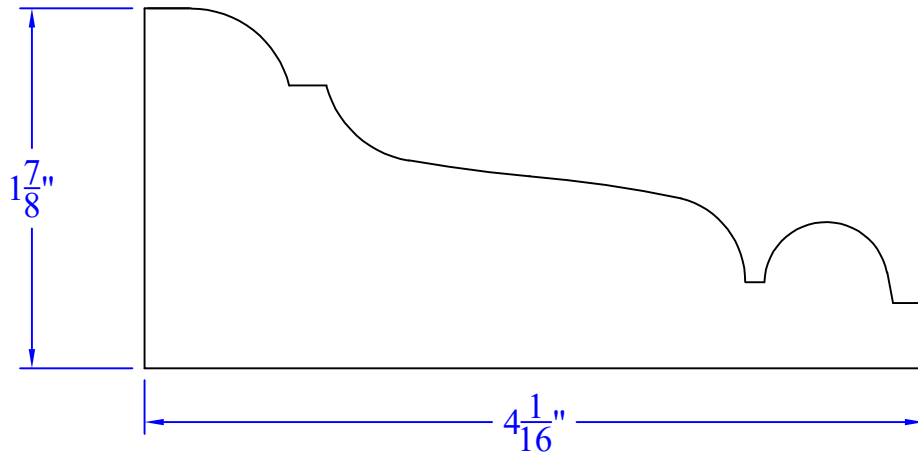

Creative Woodworking N.W., Inc.

1036 S.E. Taylor * Portland, Oregon 97214
Phone:(503) 230-9265 * Fax:(503) 232-9082
www.Creativewoodworkingnw.com

APRN151

1-7/8" x 4-1/16"

SHAPER ONLY