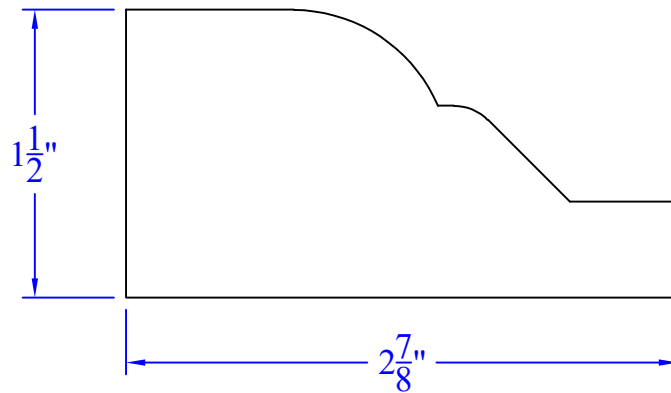

Creative Woodworking N.W., Inc.

1036 S.E. Taylor * Portland, Oregon 97214
Phone:(503) 230-9265 * Fax:(503) 232-9082
www.Creativewoodworkingnw.com

APRN152
1-1/2" x 2-7/8"