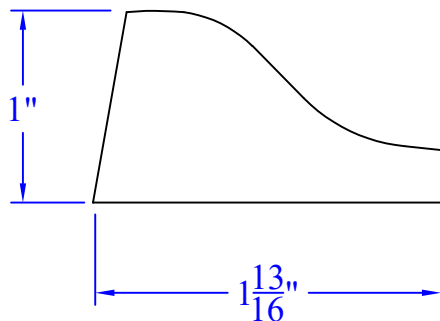

Creative Woodworking N.W., Inc.

1036 S.E. Taylor * Portland, Oregon 97214
Phone:(503) 230-9265 * Fax:(503) 232-9082
www.Creativewoodworkingnw.com

APRN155

1" x 1-13/16"